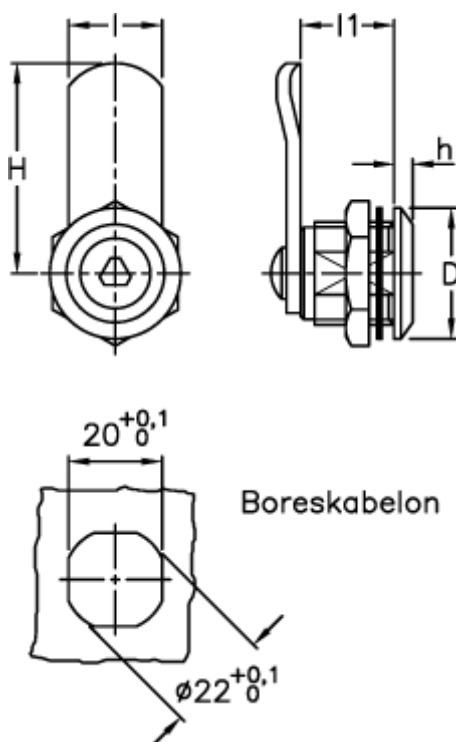

# Data Sheet

Article number: 2310421351

Description: E+G Latch w/recessed key  
CQ/T-45

## Measures

D = 28

H = 45

h = 4

l = 20

l1 = 20